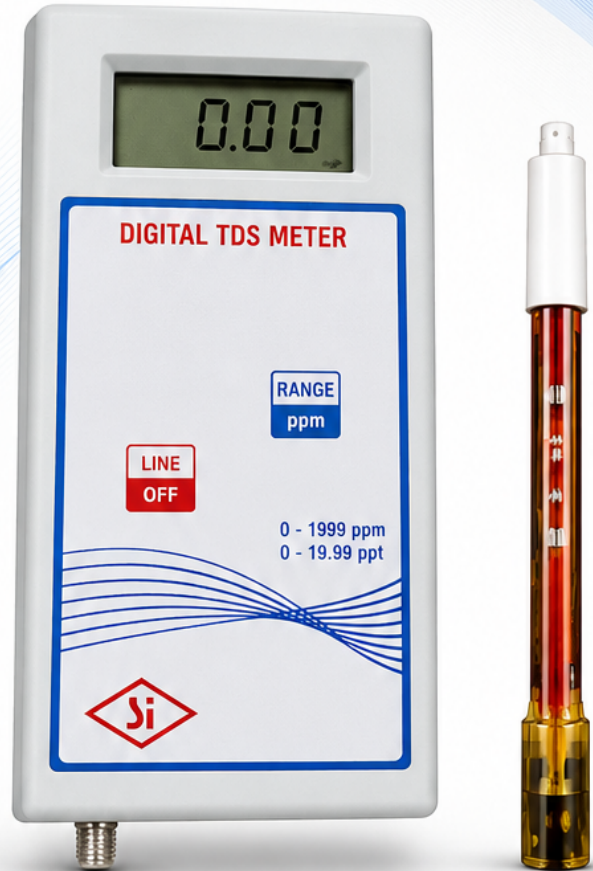

## PORTABLE TDS METER

### SI-186

We offer a wide range of Portable TDS Meter that is fabricated using quality raw material and is available at optimum prices. With the assistance of our engineers and designers we are able to carve a niche for ourselves in catering TDS meter.

#### SALIENT FEATURES

Reliable and easy to operate

LCD Display

Compact ABS Body

#### SPECIFICATIONS

Model	SI-186 Portable Model
Display	3½ Digit LCD
Range	0-1999ppm (mg/L) 0-19.99 ppt (mg/L)
TDS Cell	Platinum DIP Type
RESOLUTION	0.1ppm
Accuracy	±1% FS ±1 Digit
Power	1 x 9V Battery
Dimensions	165 x 85 x 28 mm
Weight	0.8 kg. (Approx.)
Accessories	TDS Cell, Operation Manual.